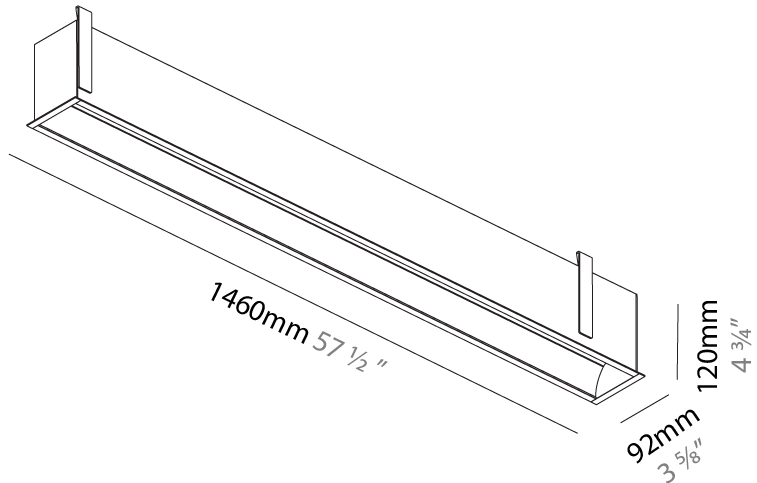

GENERAL

Series: Groove
Subseries: Groove Square
Brand: Prolight
Division: Architectural
Mounting Type: Recessed
Mounting Location: Ceiling
Subcategory: Profile

PHYSICAL

Shape: Rectangle
Length (mm): 1460
Length (in): 57 1/2
Width (mm): 92
Width (in): 3 5/8
Height (mm): 120
Height (in): 4 3/4
Ceiling Thickness (mm): 10 / 12.5 / 15 / 25
Ceiling Thickness (in): 3/8 or 1/2 or 9/16 or 1
Min. Recessing Depth (mm): 160
Min. Recessing Depth (in): 6 5/16
Light Distribution: Direct
Weight (kg): 6.306
Weight (lbs): 13.87
Diffuser: PMMA - Opal
Fixture Finish: [ANA / SSR / BKV / CWI / CRY / HAB / MSR / UFT / ITA / RUA / OGR / FTG / MYG / RWR / LOD / PUS / FRO / FUP / KIA / POP / BLS / SPG / MEY / GOH / GUM / CHC / COM / ABZ / JAG / OBR / MOS / ROR](#)
Fixture Material: Aluminum
Cut-out Measurements: 1450mm / 57 1/16" x 85mm / 3 3/8"

ELECTRICAL

Lamp Type: LED (Zhaga Standard)
Input Wattage (W): 25.3
Total Output Wattage (W): 20 / 16 (3500K)
[Dimming: 0-10V Dimming / Phase Dimming (120Vac Only)](#)
Driver Included: Yes
Driver Location: Integrated
Driver Type: Constant Current - 120 / 277Vac
Driver Class: Class 2
Input Voltage (V): 120 - 277
Constant Current (MA): 350 / 500 (3500K)

LED

[Color Temperature (°K): 3000 / 3500 / 4000](#)
Max. Delivered Lumen (lm): 1710 / 1774 / 1810
CRI: >90 CRI
Lamp Life (hrs): 50000

OPTICAL

RATINGS AND CERTIFICATIONS

Certified By: Certified for North American Standards
IP rating: IP20